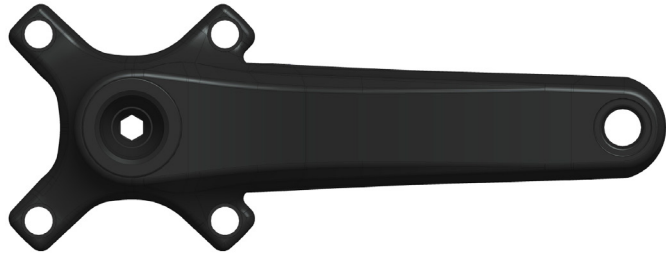

M30 MTB

Models - GIRDER/CADET

NDS COVER (28mm ID)	M30 BB TYPE	DS COVER (30mm ID)
 2mm C-Clip Dust Cover	 M30 68/73mm BSA (68-0201B)	 2mm Dust Cover + Wave Washer
 2mm C-Clip Dust Cover	 M30 73mm PF30/BB30 (73-4001B)	 2mm Dust Cover + Wave Washer
 2mm Dust Cover	 M30 BB92 (86-4001B)	 2mm Dust Cover + Wave Washer
 2mm Dust Cover	 M30 BB90 (86-4001B)	 5mm Dust Cover + Wave Washer

M30 MTB DIRECT MOUNT

Models - CADET DM

NDS COVER (28mm ID)	M30 BB TYPE	DS COVER (30mm ID)
 2mm C-Clip Dust Cover	 M30 68/73mm BSA (68-0201B)	 1mm Dust Cover + Wave Washer
 2mm C-Clip Dust Cover	 M30 73mm PF30/BB30 (73-4001B)	 1mm Dust Cover + Wave Washer
 2mm Dust Cover	 M30 BB92 (86-4001B)	 1mm Dust Cover + Wave Washer
 2mm Dust Cover	 M30 BB90 (86-4001B)	 2mm Dust Cover + Wave Washer

M30 THRU MTB

Models - LYFT/LYFT HD

NDS COVER (30mm ID)	M30 BB TYPE	DS COVER (30mm ID)
Crank Preload Ring acts as Dust Cover	 M30 THRU 68/73mm BSA (68-4201)	 2mm Dust Cover
	 M30 THRU 73mm PF30/BB30 (73-4101)	 2mm Dust Cover
	 M30 THRU BB92 (86-4201)	 1mm Dust Cover
	 M30 THRU BB90 (86-4201)	 2mm Dust Cover

M30 ROAD

Models - ALBA/ZAYANTE

M30 ROAD DIRECT MOUNT

Models - ALBA DM

NDS COVER (28mm ID)	M30 BB TYPE	DS COVER (30mm ID)
 2mm C-Clip Dust Cover	 M30 68mm BSA (68-0201B)	 2mm Dust Cover + Wave Washer
 2mm C-Clip Dust Cover	 M30 68mm PF30/BB30 (68-4001B)	 2mm Dust Cover + Wave Washer
 2mm Dust Cover	 M30 BB86 (86-4001B)	 2mm Dust Cover + Wave Washer
 2mm C-Clip Dust Cover	 M30 386EVO (86-6001)	 2mm Dust Cover + Wave Washer